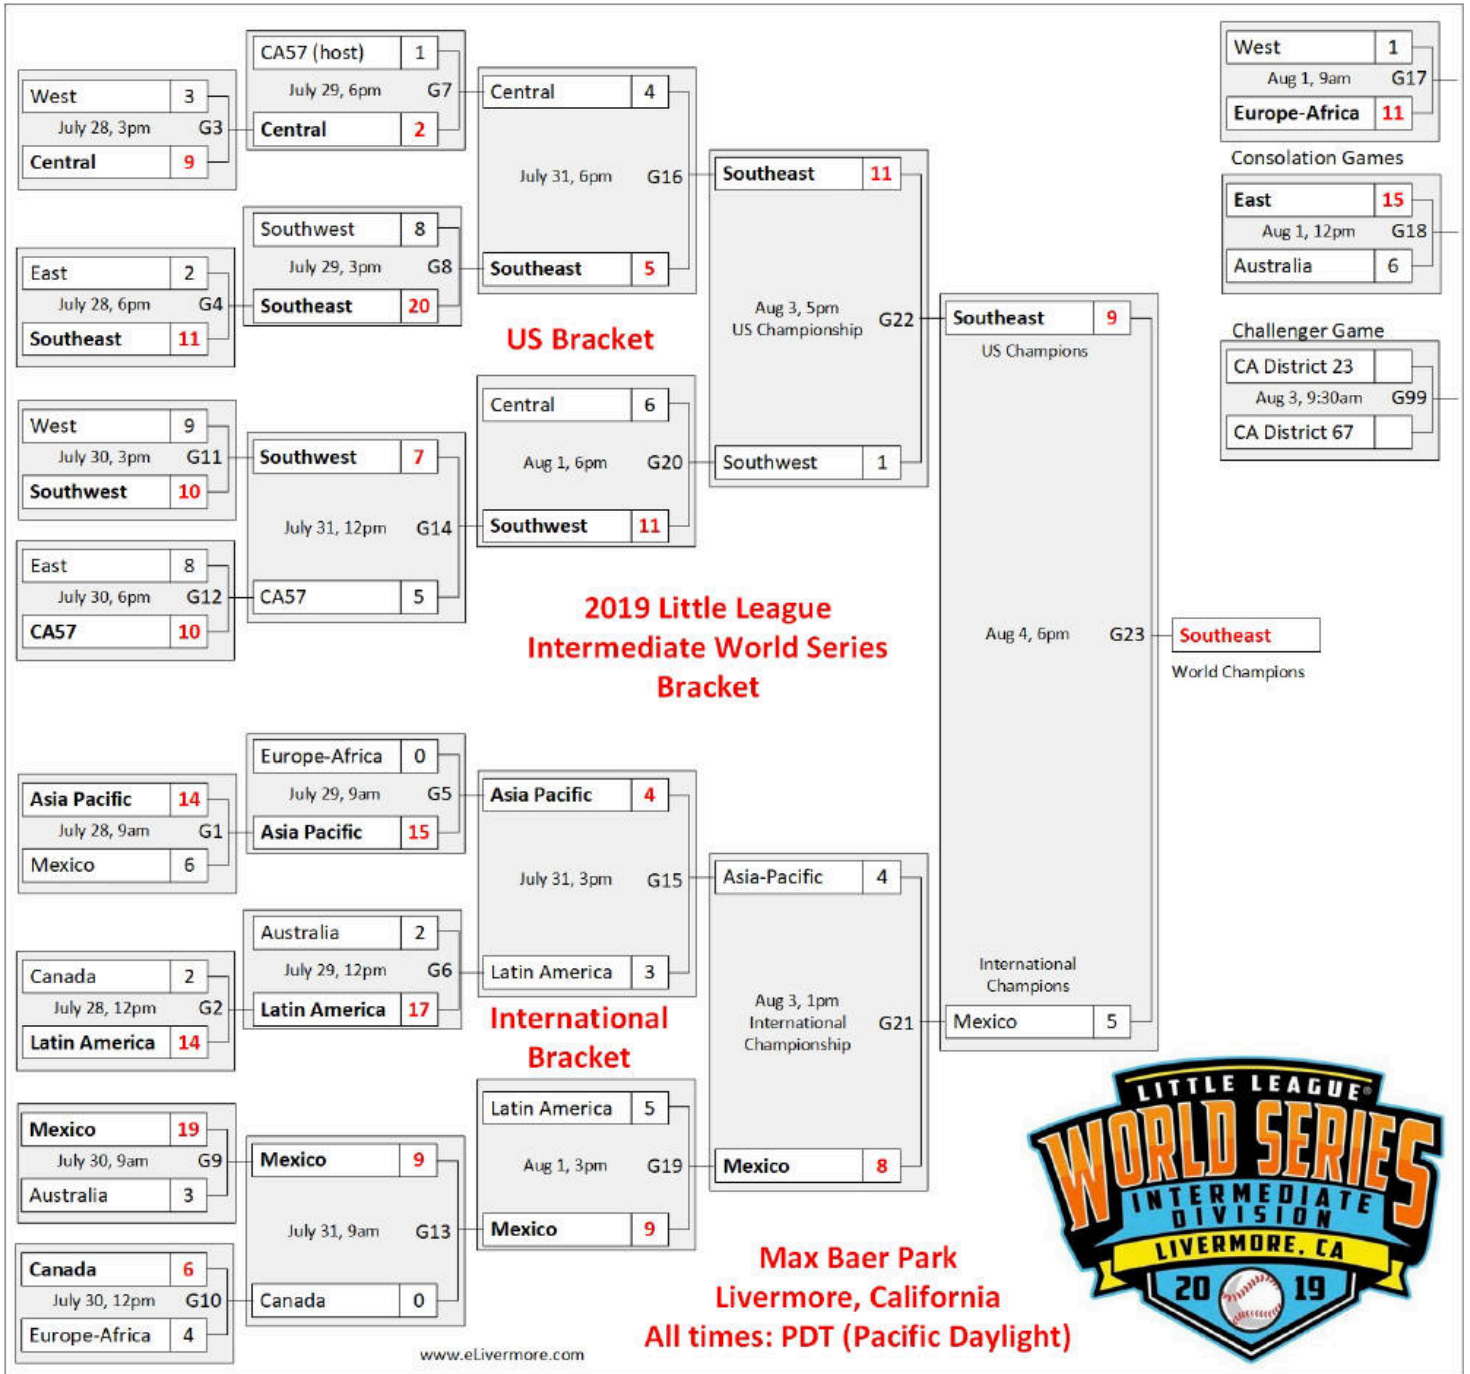

2019 Little League Intermediate World Series Bracket

Click on the game to go to the Box Score & Scorebook for that game

Find more information at www.lliws.info

14 Asia-Pacific

Sunday, July 28
9:00AM

Mexico **6**

	1	2	3	4	5	6	7	8	R	H	E
ASPC	0	0	4	0	4	2	4	0	14	17	2
MXC	0	0	2	0	0	0	4	X	6	5	5