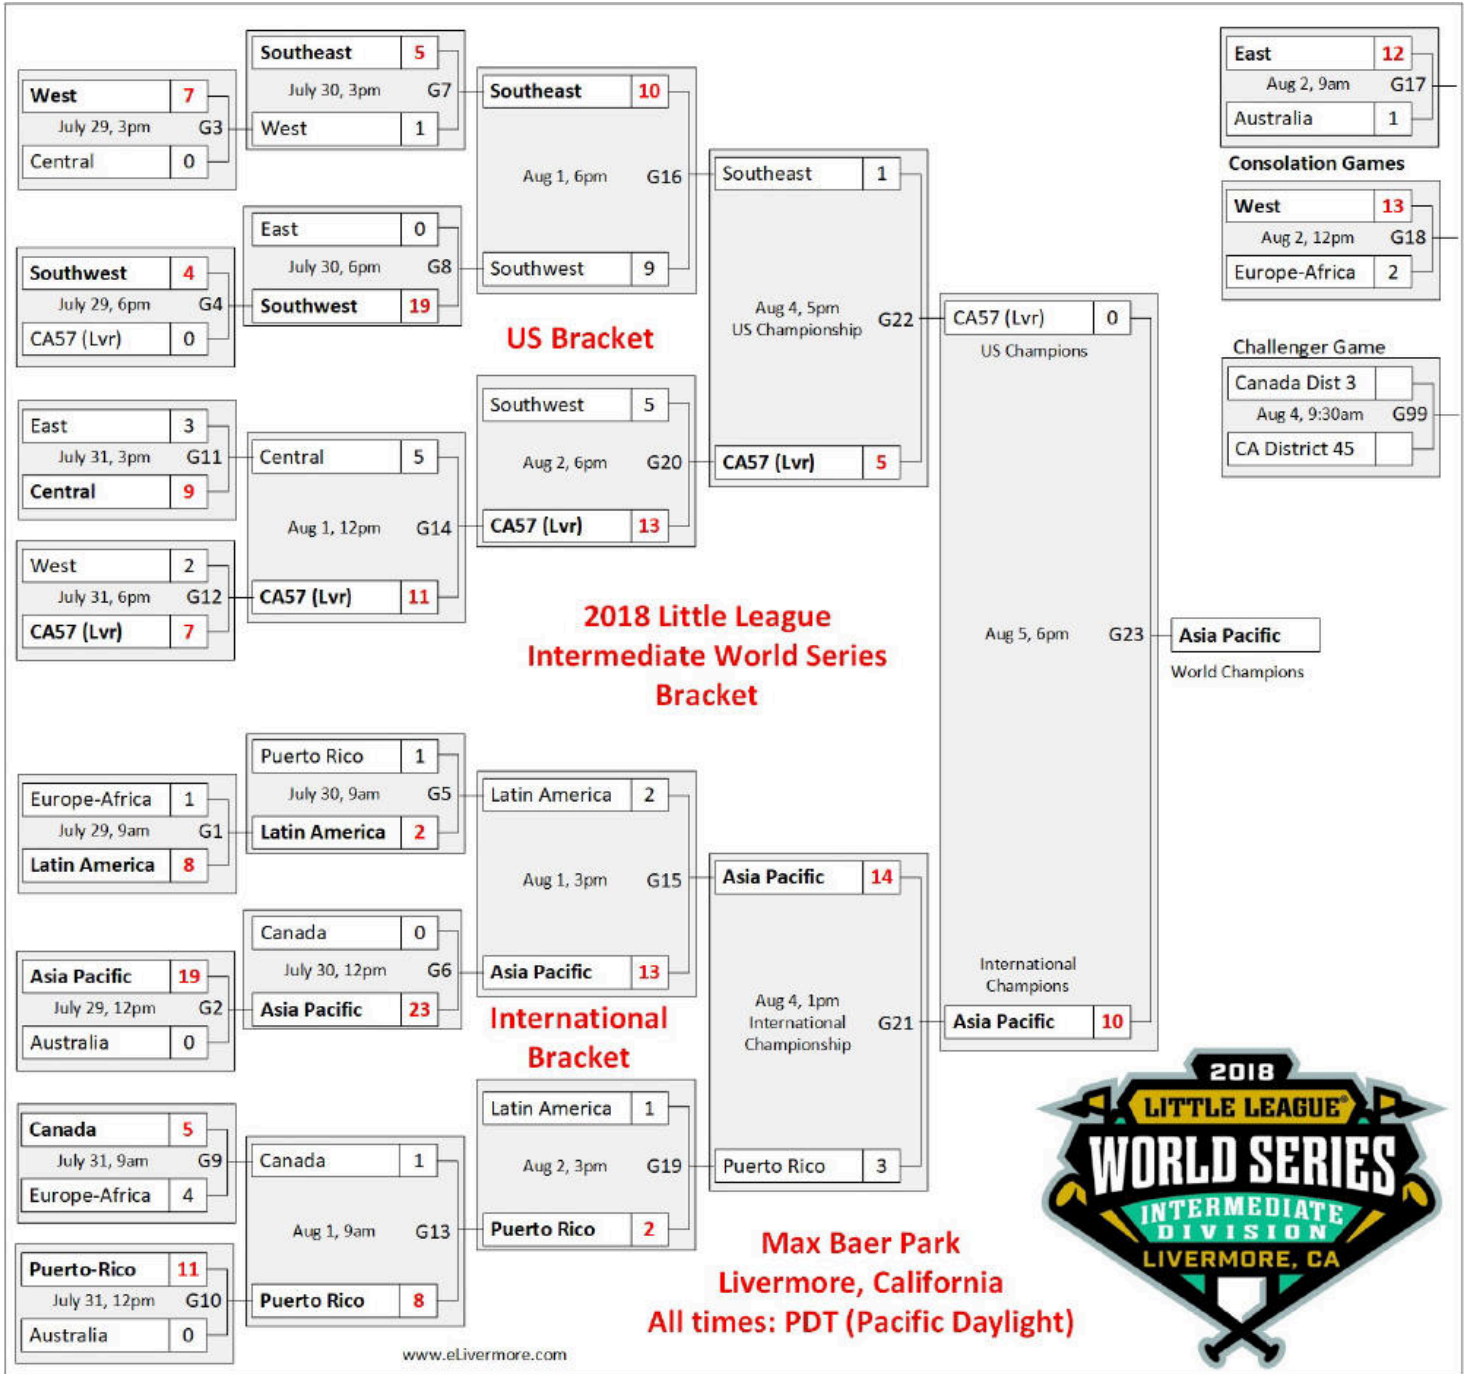

2018 Little League Intermediate World Series Bracket

Click on the game to go to the Box Score & Scorebook for that game

Find more information at www.lliws.info

1 Europe-Africa

Sunday, July 29
9:00AM

Latin America 8

	1	2	3	4	5	6	7	R	H	E
EA	0	0	0	0	1	0	0	1	1	3
LA	2	0	0	0	6	0	X	8	8	1