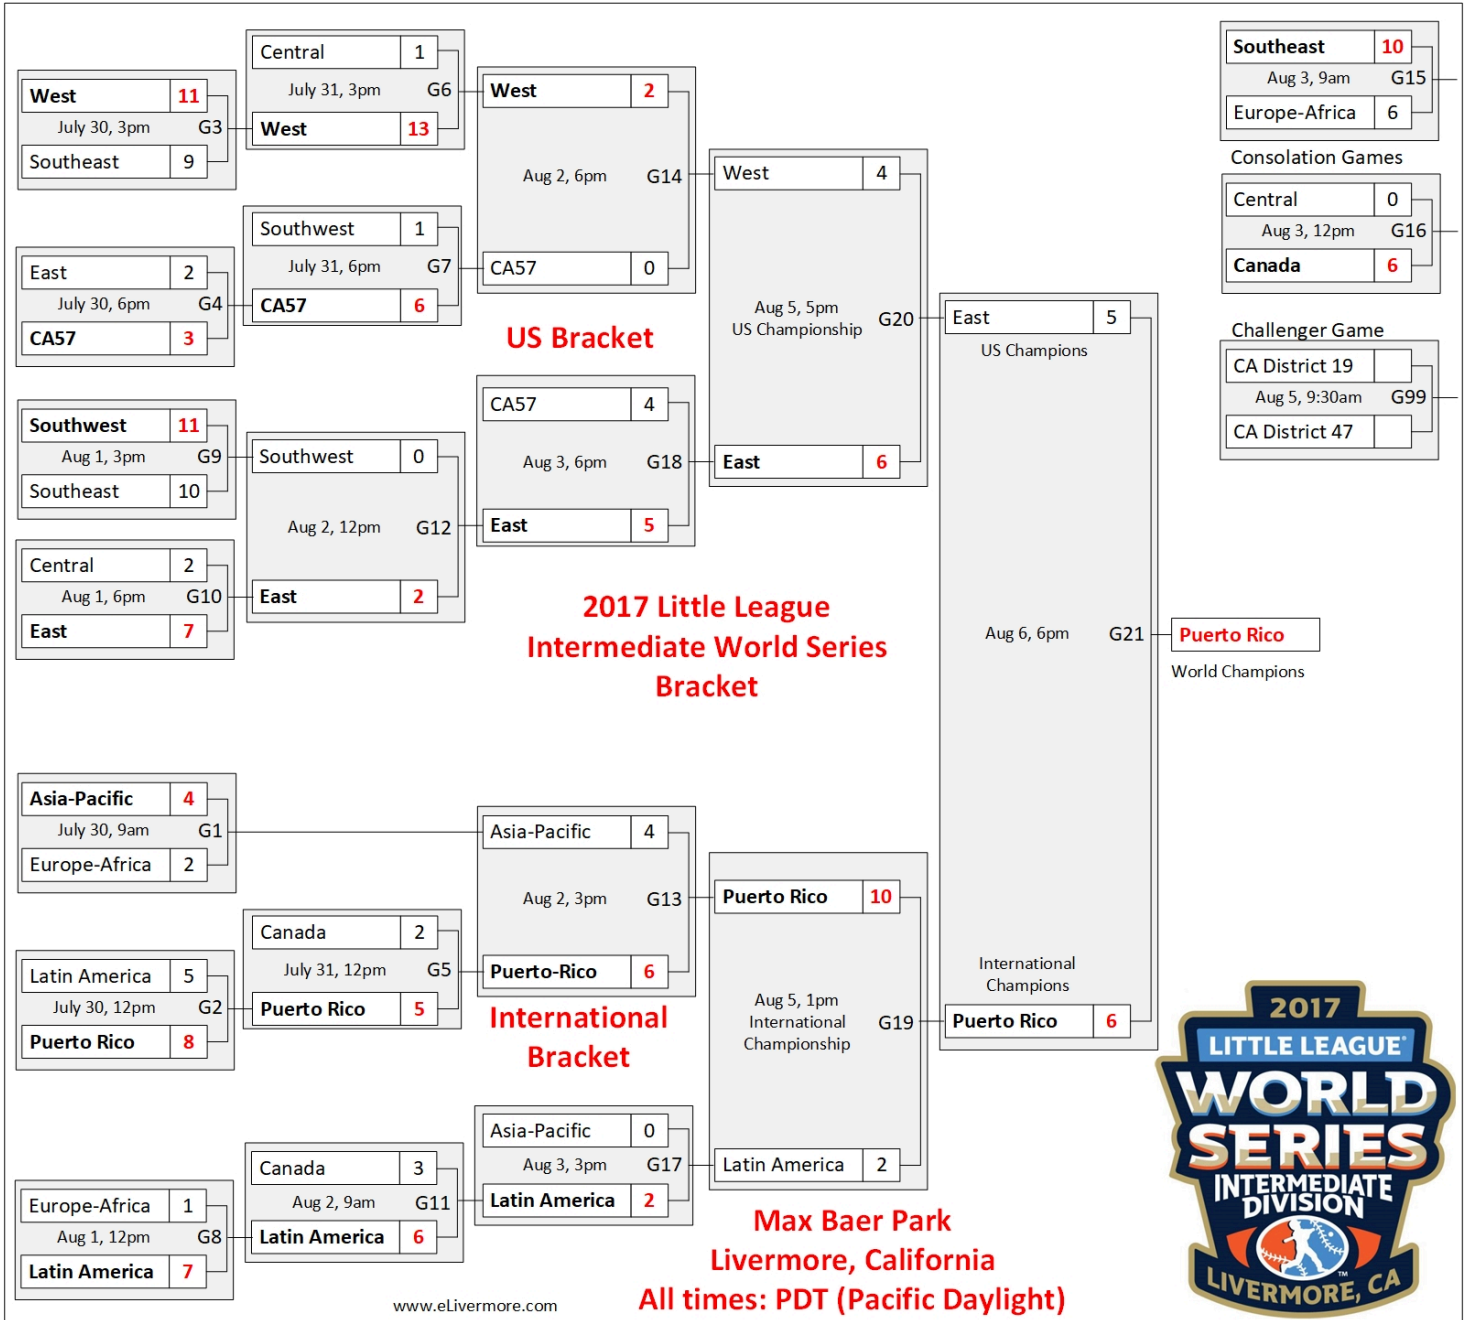

2017 Little League Intermediate World Series Bracket

Click on the game to go to the Box Score & Scorebook for that game

Find more information at www.lliws.info

4 Asia-Pacific

Sunday, July 30
9:00AM

Europe-Africa **2**

	1	2	3	4	5	6	7	R	H	E
ASPC	0	0	1	0	3	0	0	4	8	1
ERPF	0	0	2	0	0	0	0	2	3	2