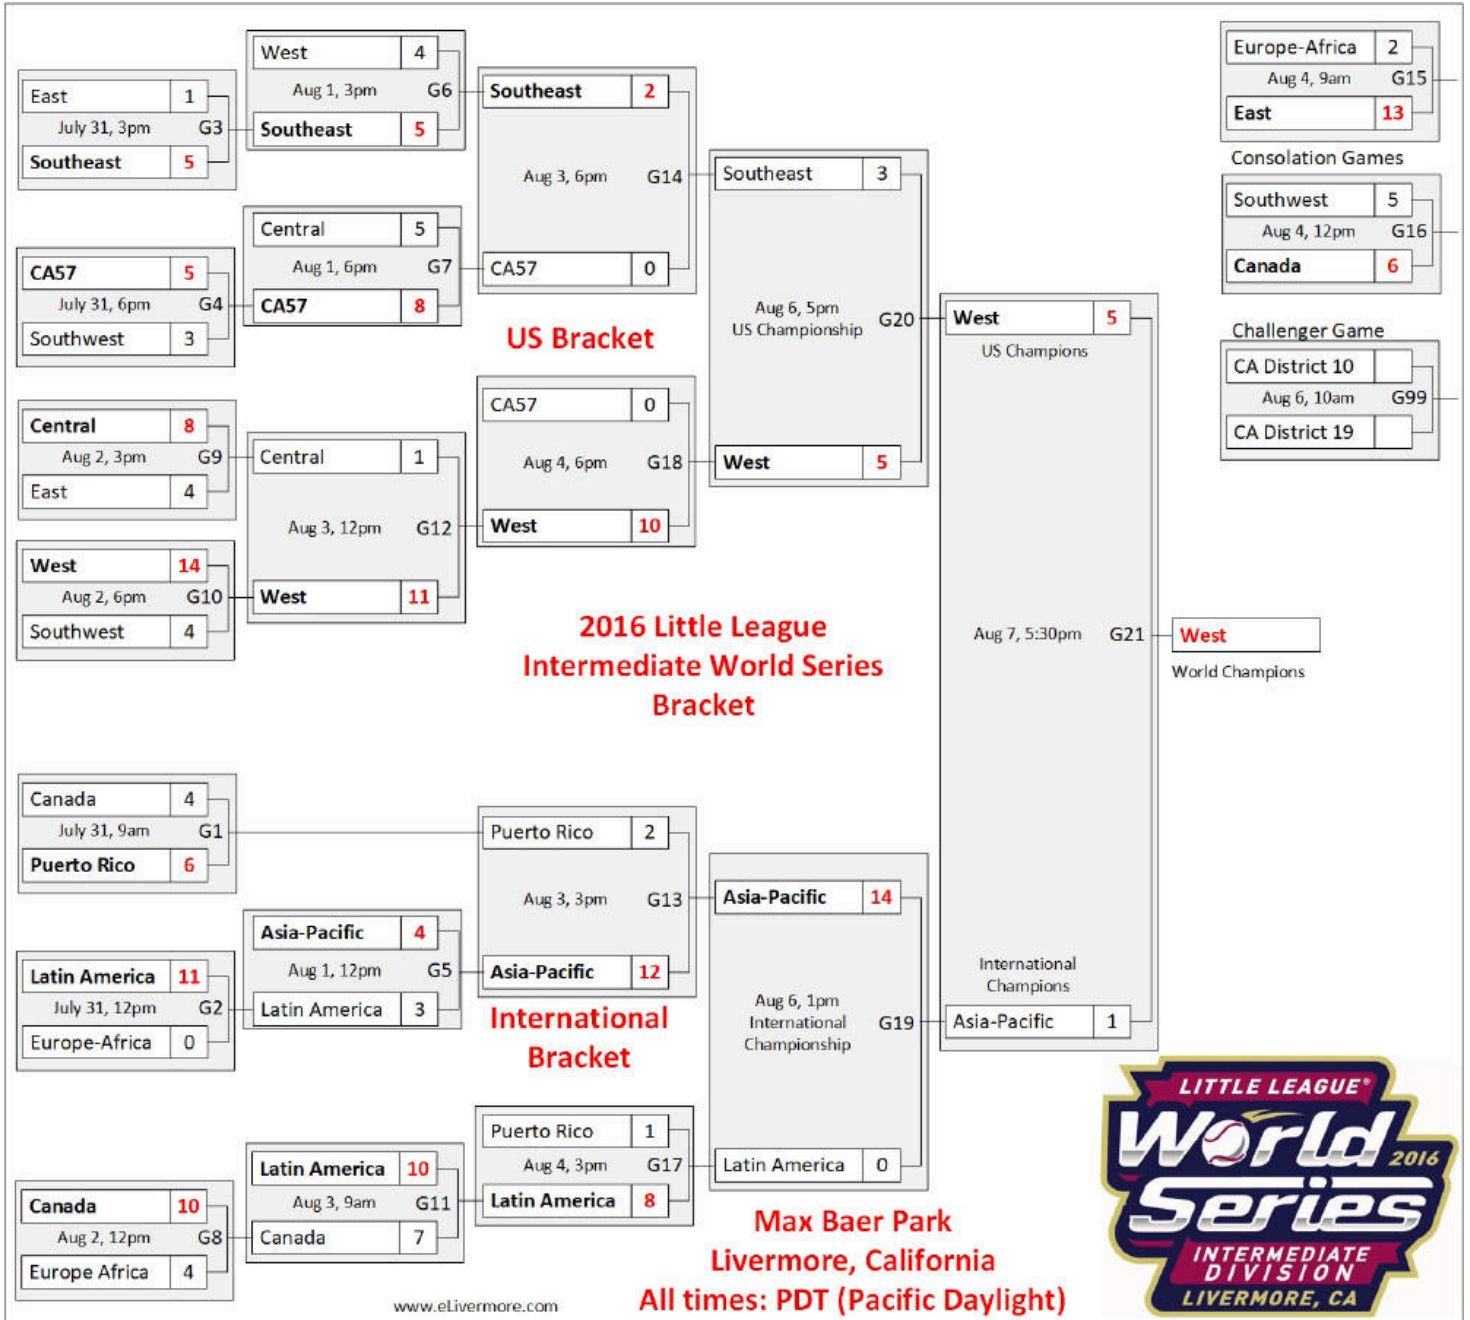

2016 Little League Intermediate World Series Bracket

Click on the game to go to the Box Score & Scorebook for that game

Find more information at www.lliws.info

4 Canada

Sunday, July 31
9:00AM

Puerto Rico **6**

	1	2	3	4	5	6	7	R	H	E
CND	0	0	0	0	0	2	2	4	6	2
PRTC	1	2	1	0	2	0	X	6	6	2