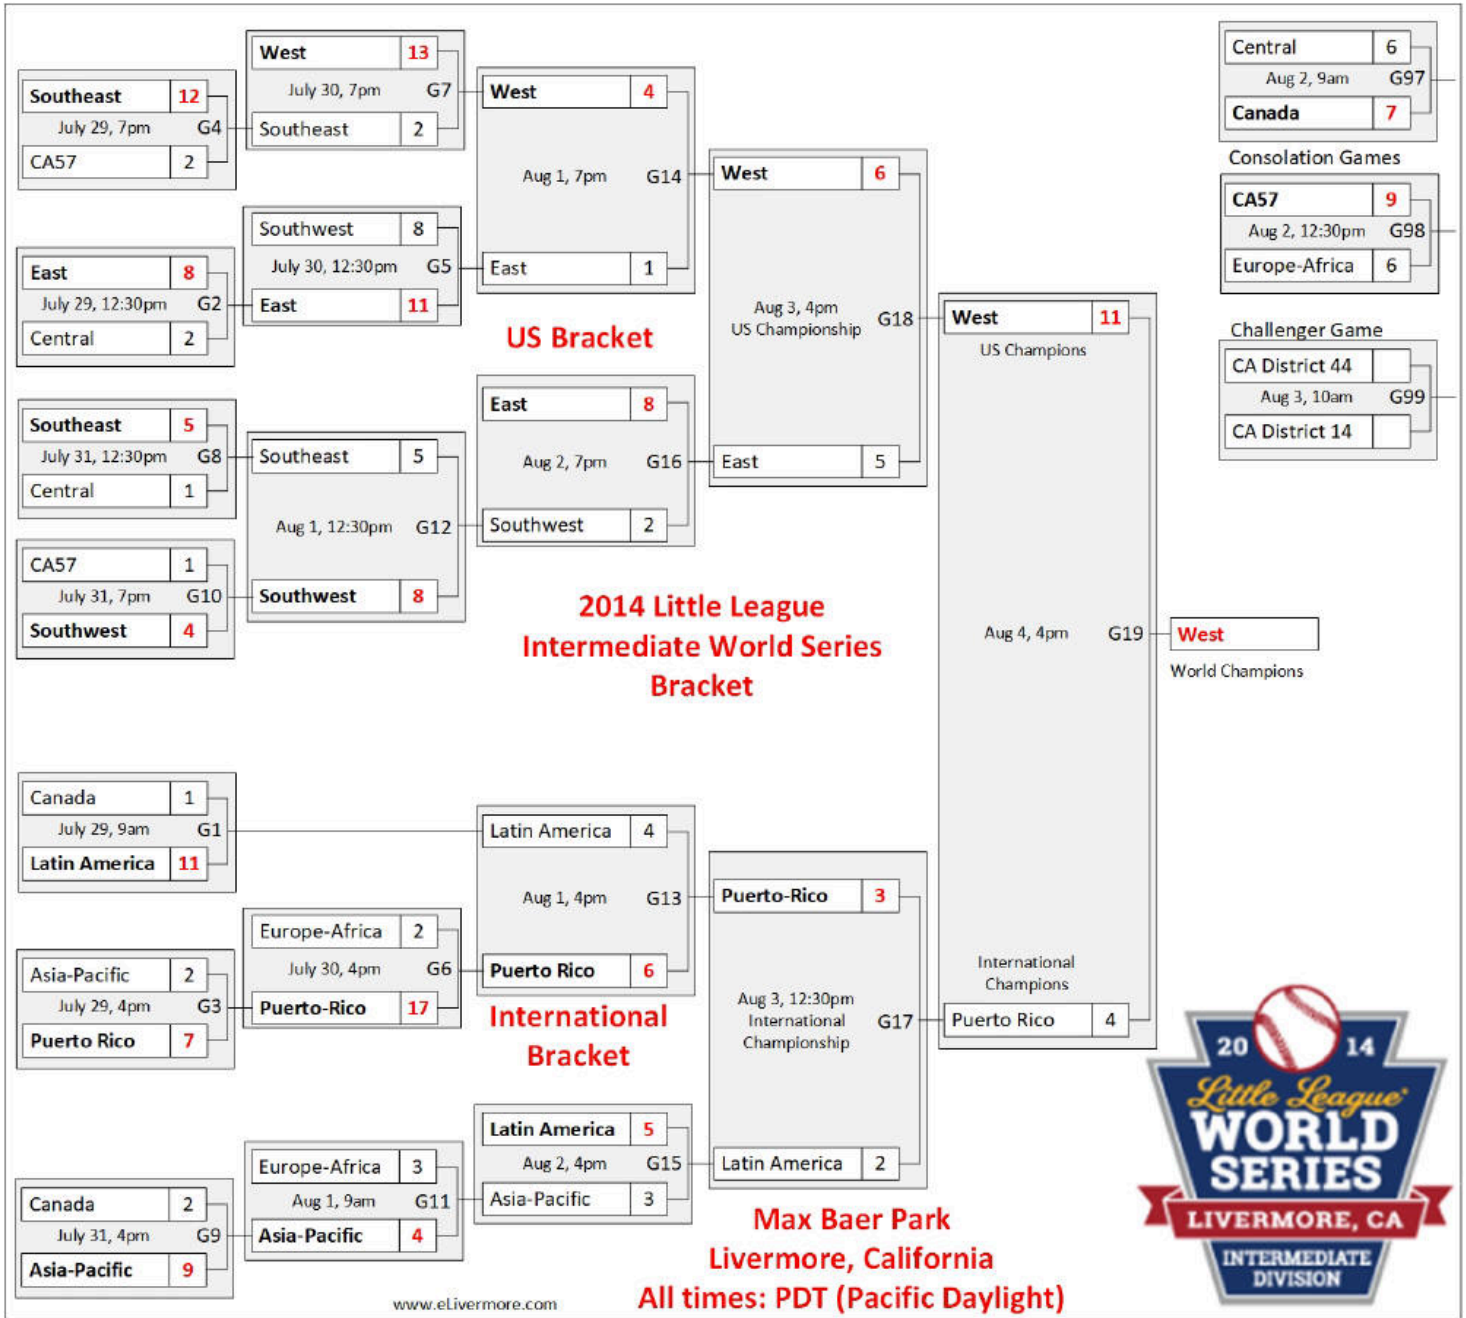

2014 Little League Intermediate World Series Bracket

Click on the game to go to the Box Score & Scorebook for that game

Find more information at www.lliws.info

11 Latin America

Tuesday, July 29
9:00AM

Canada **1**

	1	2	3	4	5	6	7	R	H	E
LA	1	1	0	1	0	2	6	11	15	0
CAN	0	1	0	0	0	0	0	1	4	1