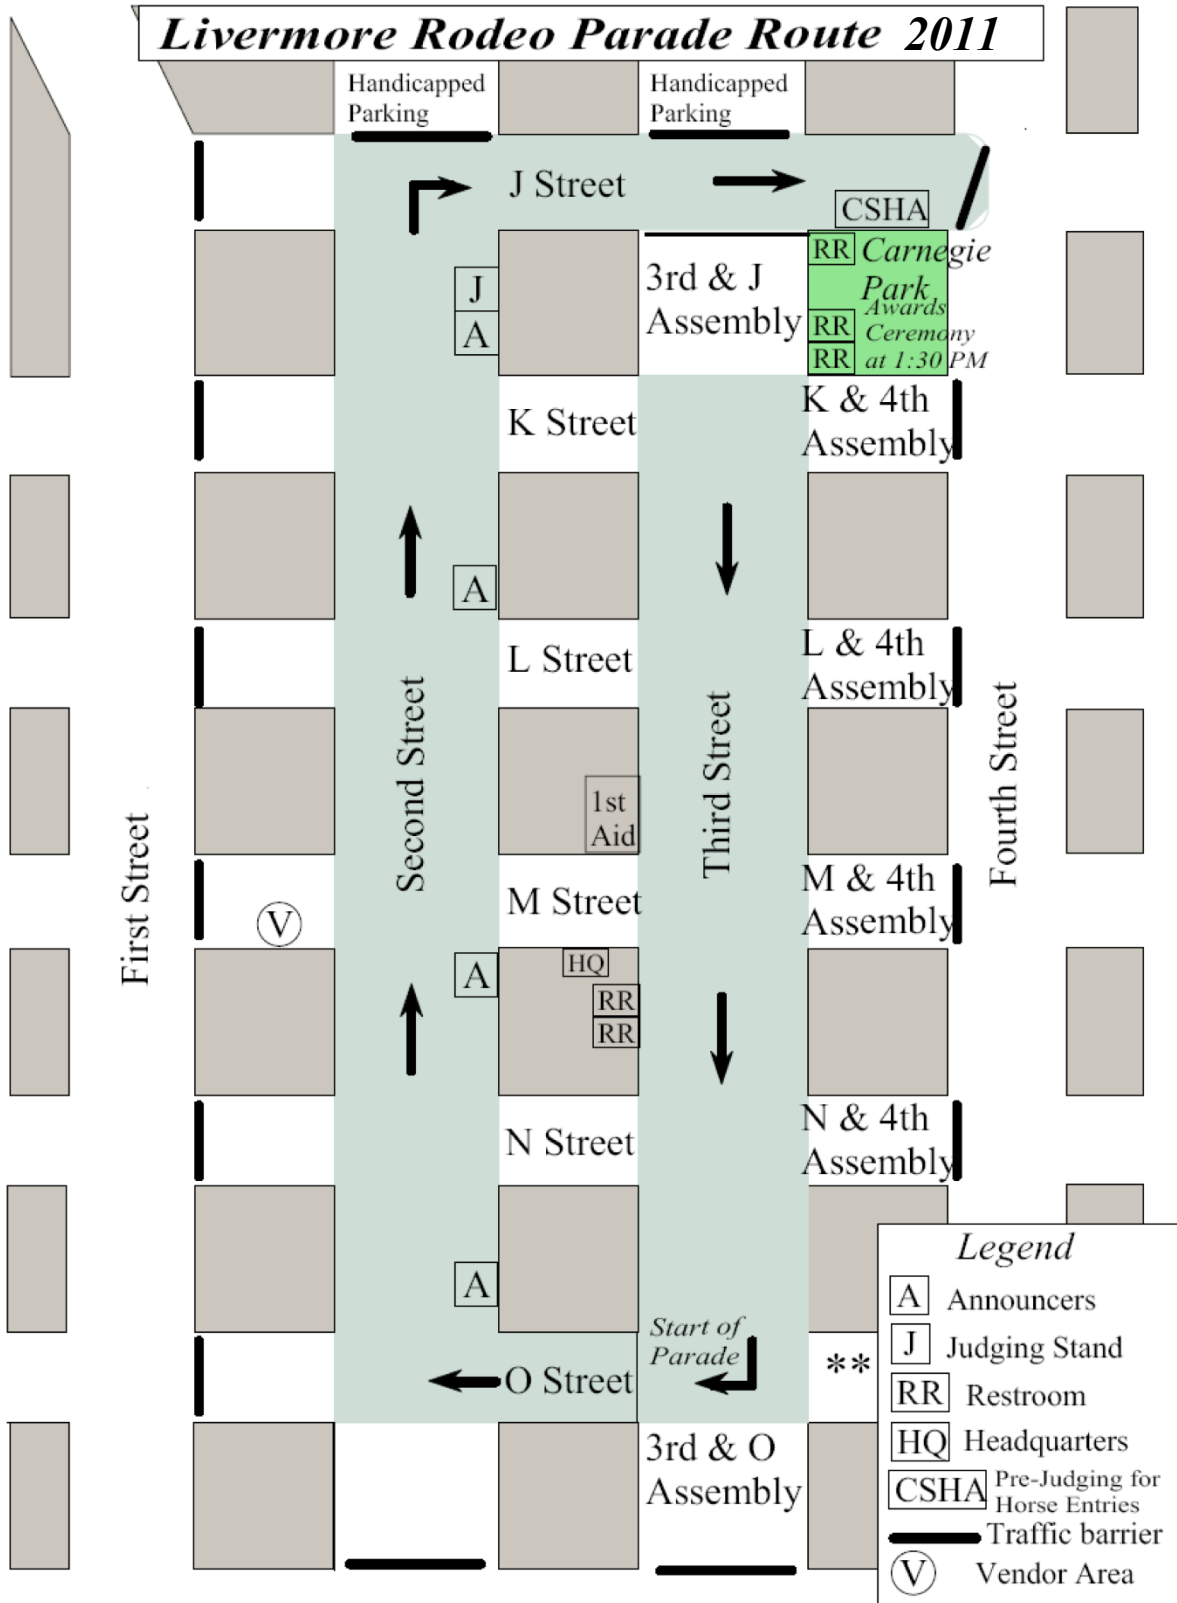

Livermore Rodeo Parade, 2011
 PO Box 845
 Livermore, California
 94551

Livermore Rodeo Parade Route 2011

Legend

- [A] Announcers
- [J] Judging Stand
- [RR] Restroom
- [HQ] Headquarters
- [CSHA] Pre-Judging for Horse Entries
- Traffic barrier
- (V) Vendor Area