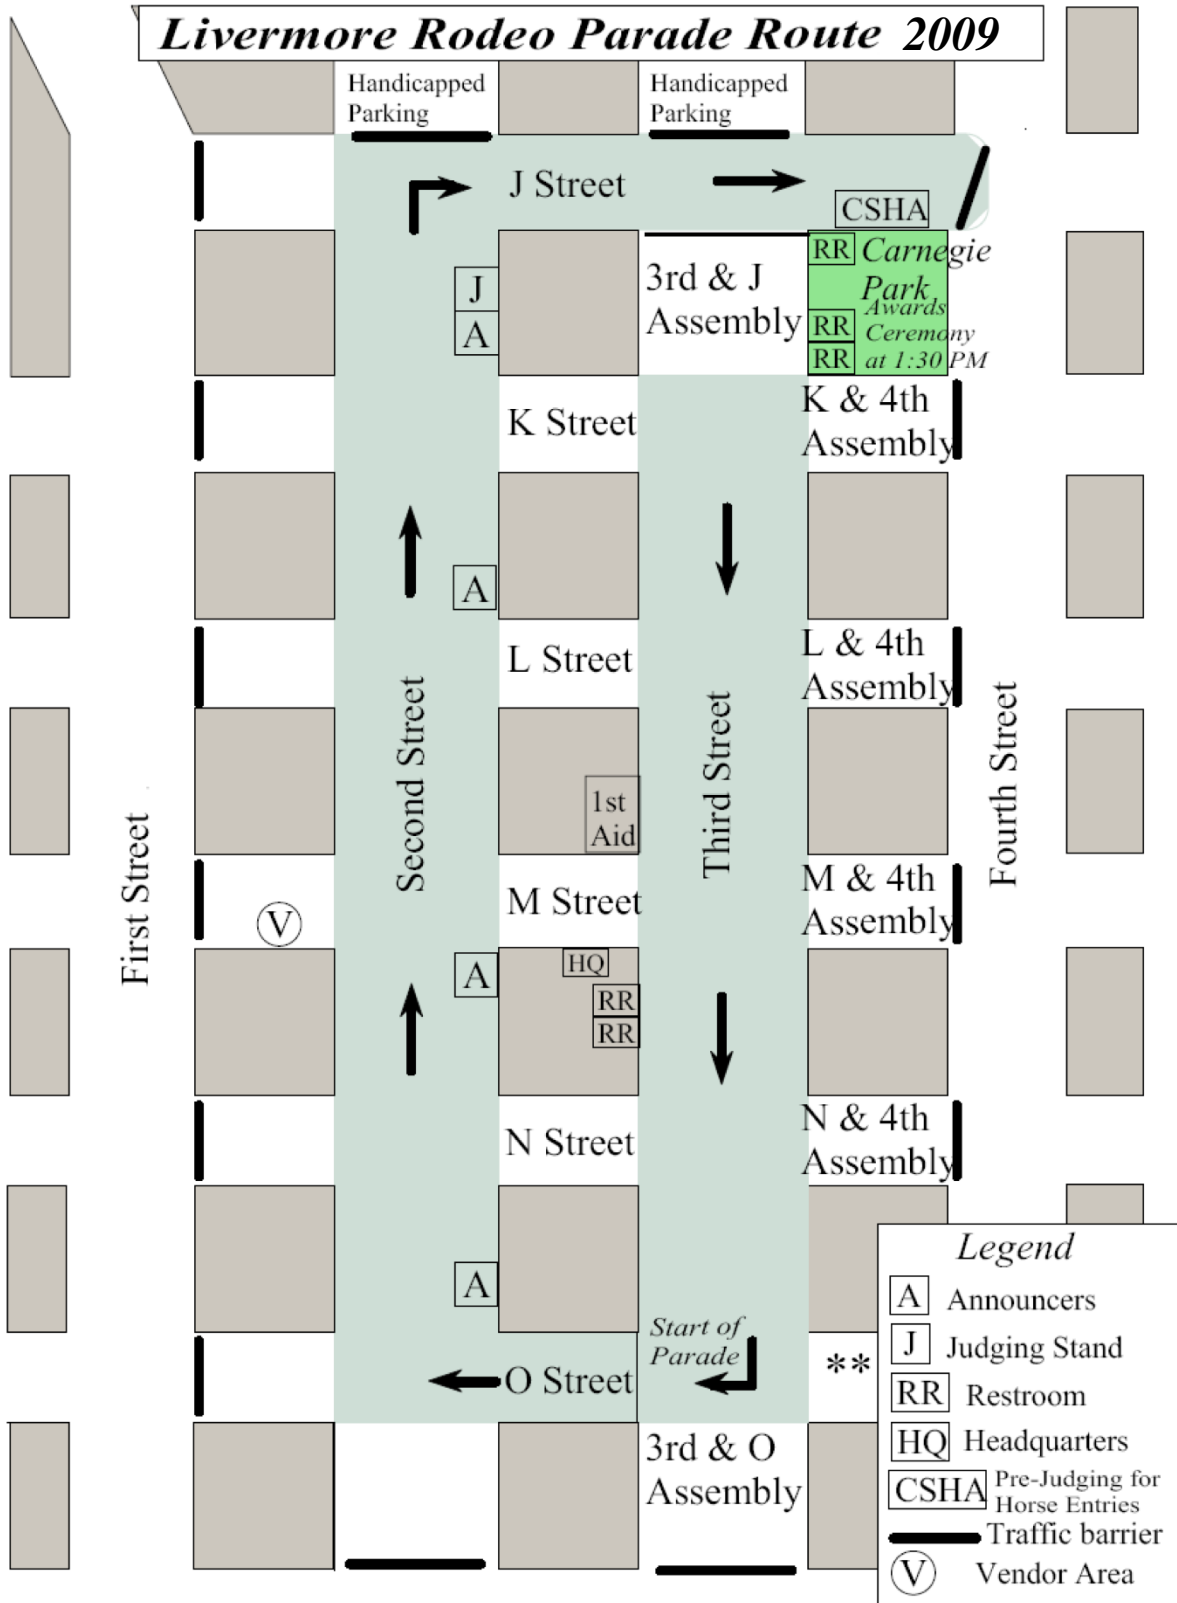

Livermore Rodeo Parade, 2010
 PO Box 845
 Livermore, California
 94551

Livermore Rodeo Parade Route 2009

Legend

- [A] Announcers
- [J] Judging Stand
- [RR] Restroom
- [HQ] Headquarters
- [CSHA] Pre-Judging for Horse Entries
- Traffic barrier
- (V) Vendor Area