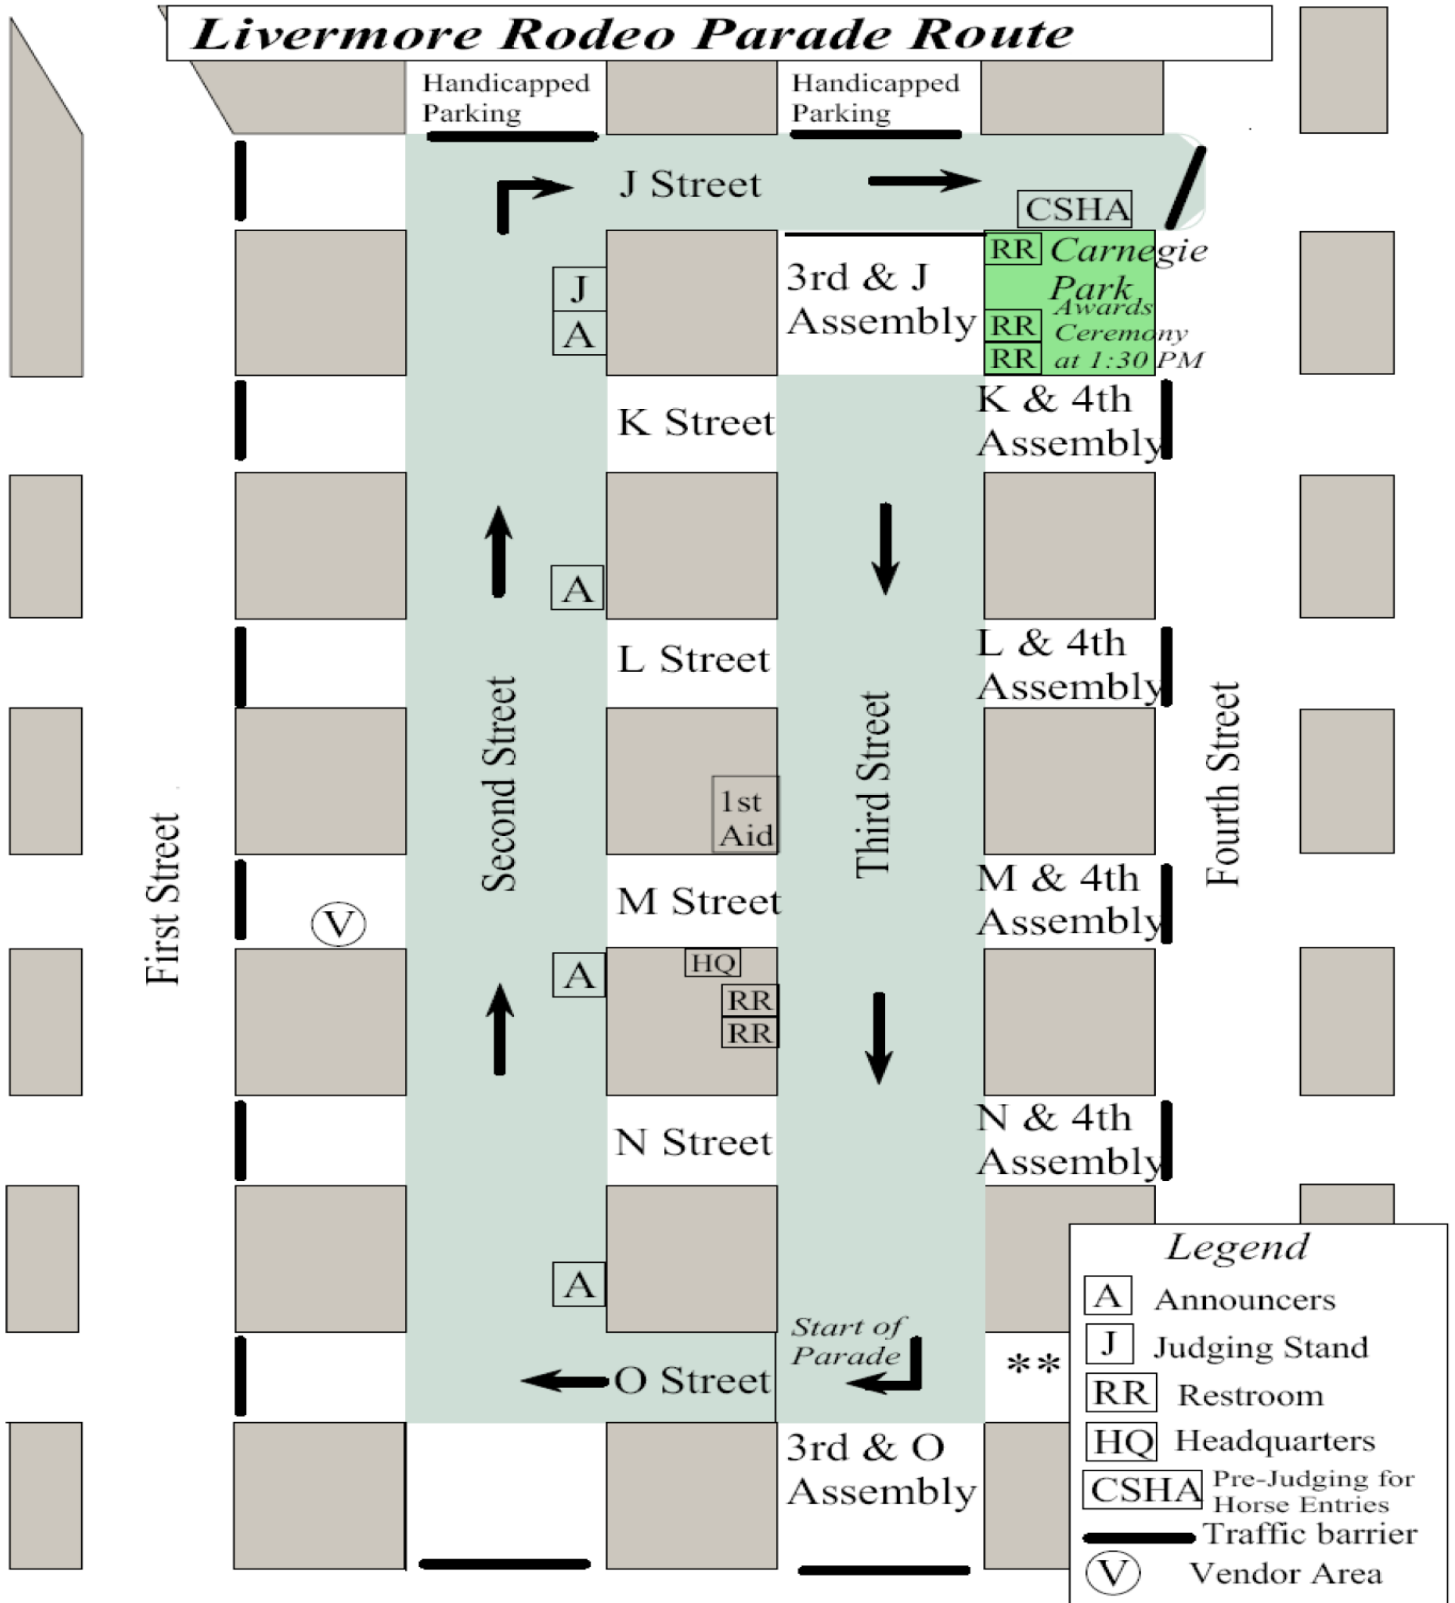

Livermore Rodeo Parade, 2011
PO Box 845
Livermore, California 94551

Livermore Rodeo Parade Route

Legend

- [A] Announcers
- [J] Judging Stand
- [RR] Restroom
- [HQ] Headquarters
- [CSHA] Pre-Judging for Horse Entries
- Traffic barrier
- (V) Vendor Area