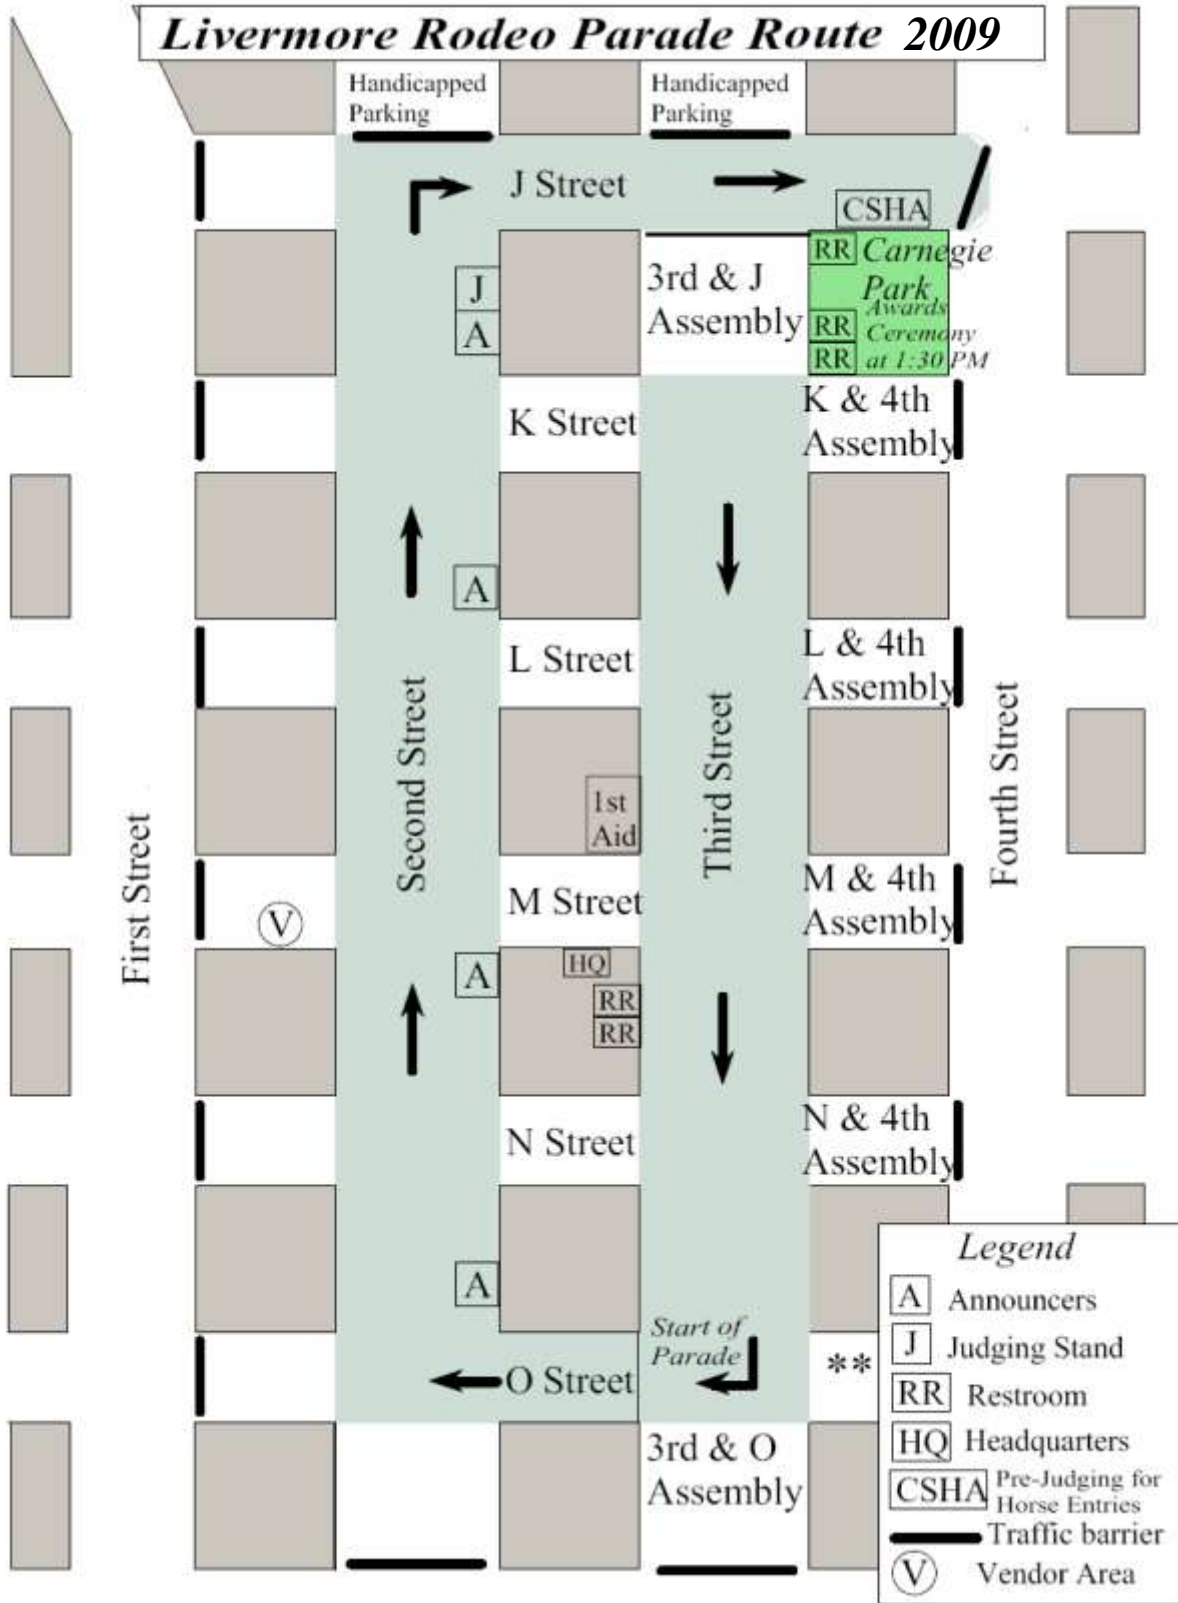

Livermore Rodeo Parade, 2009
 PO Box 845
 Livermore, California
 94551

Livermore Rodeo Parade Route 2009

Legend

- [A] Announcers
- [J] Judging Stand
- [RR] Restroom
- [HQ] Headquarters
- [CSHA] Pre-Judging for Horse Entries
- Traffic barrier
- (V) Vendor Area