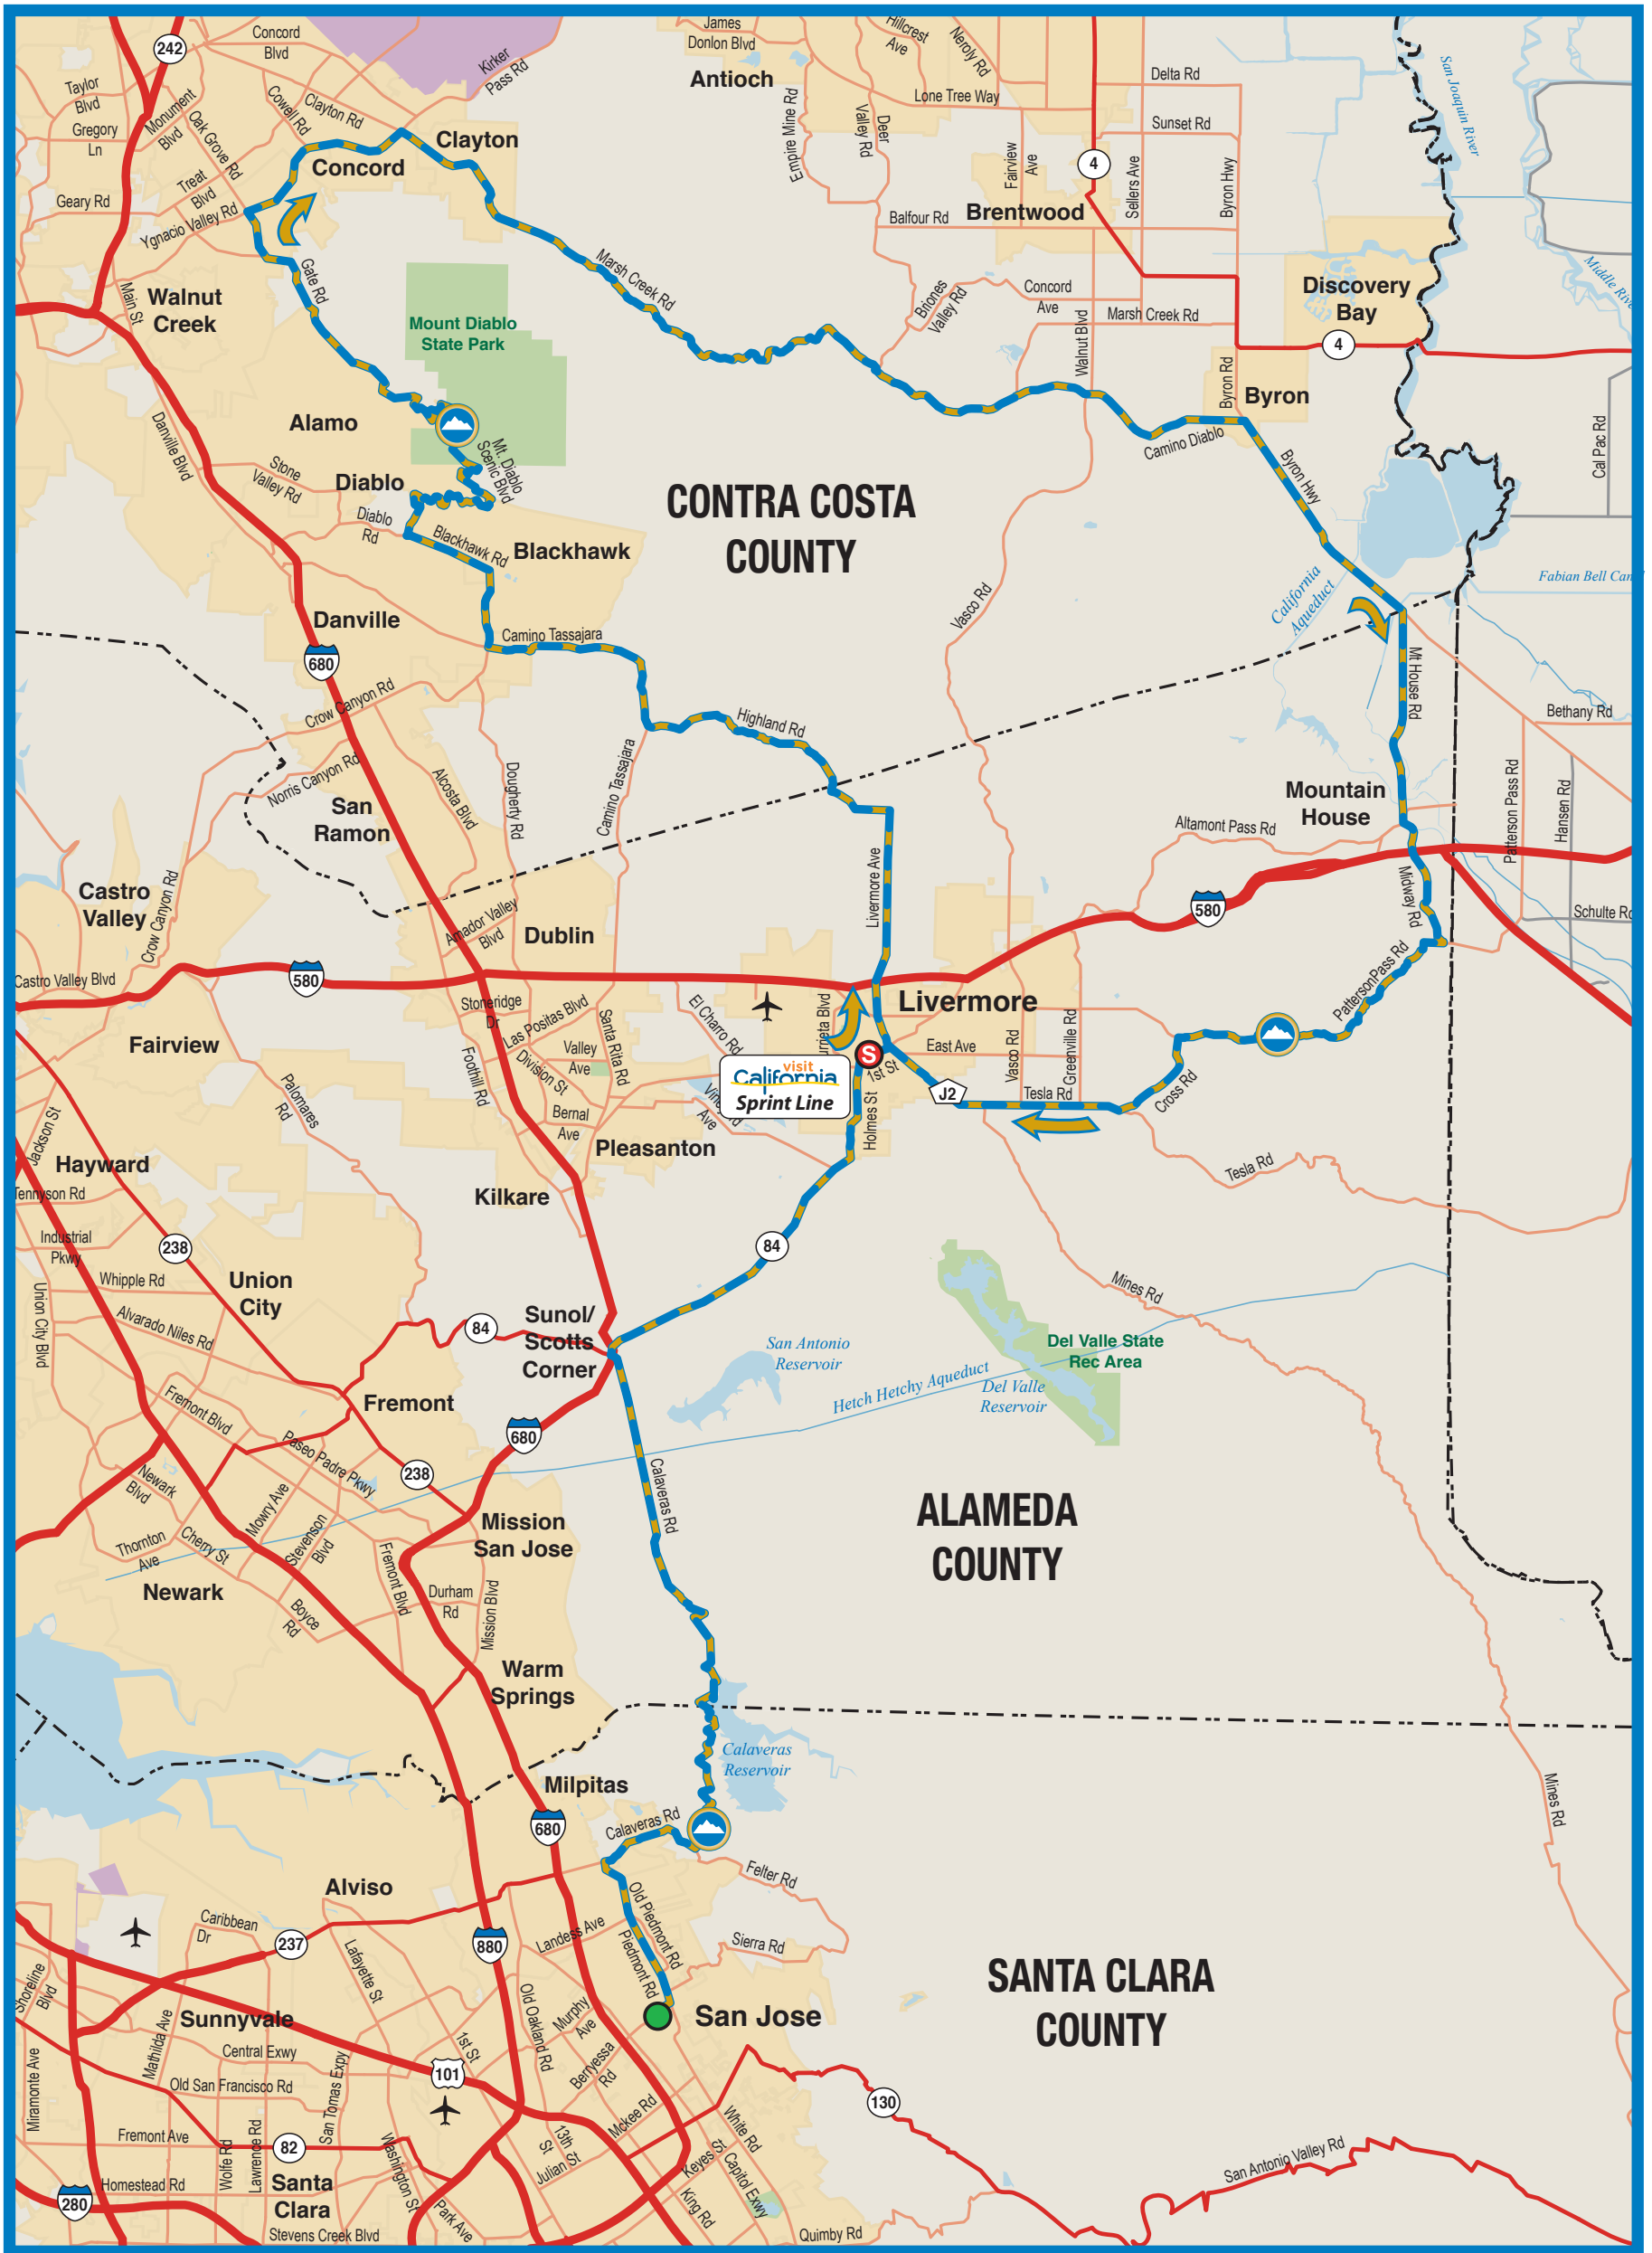

Race Day is Near-Volunteer!

**Tuesday,
May 15, 2012
Stage 3 Finish
San Jose to Livermore**

Amgen Tour of California

Bike Race Volunteer Sign-up

www.amgentourofcalifornia.com/Tour/Volunteer

**For more volunteer information,
please contact Sandy at:
slfouts@livermore.lib.ca.us
or call 925-373-5500
extension 5583.**

	<p style="text-align: center;">Stage 3 San Jose to Livermore Tuesday, May 15, 2012 Total Distance: 115.3 mi./185.5 km</p>	
---	---	--